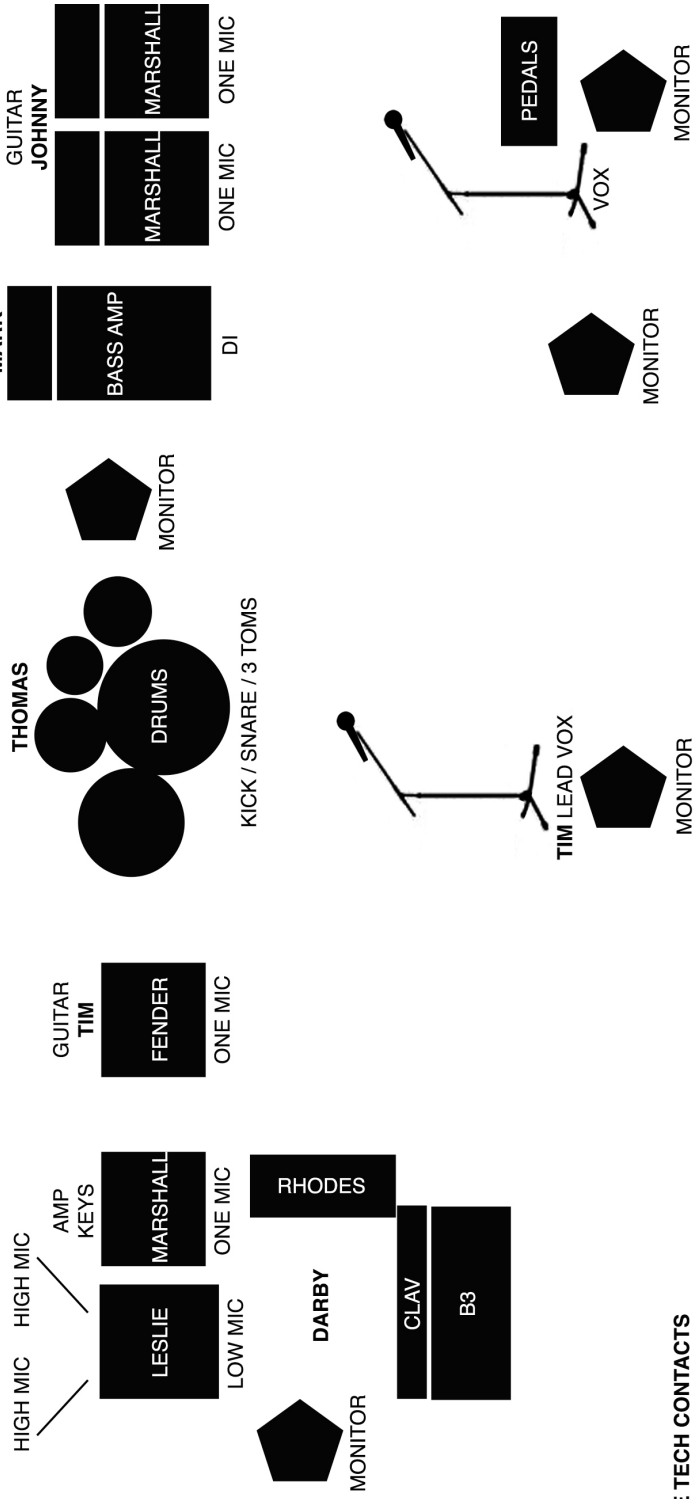

RECKONERS

STAGE TECH CONTACTS

GRAHAM MELLOR - Front Of House / Tour Manager
 graham@soundadviceri.com
 (401)595-2359

JOHNNY TRAMA - Musical Director / Guitarist
 johnnytrama@gmail.com
 (617)388-9680